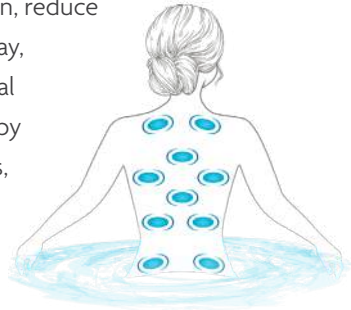

STAINLESS STEEL JETS

Stainless steel jets provide a luxe look with superior durability.

ENERGY EFFICIENCY

Every hot tub is built to not only meet but to exceed stringent energy-efficiency regulations. The craftsmanship results in what really matters — a superior experience and savings for you and your monthly utility bill.

MAGNETIC THERAPY

Our exclusive Master Force™ Bio-Magnetic Therapy System offers the benefits of magnetic therapy in the comfort of a hot tub. Magnetic therapy has been used for centuries to help relieve pain, improve circulation, reduce swelling, and alleviate stiffness. Today, more and more doctors and physical therapists are using magnetic therapy for the treatment of back problems, arthritis, and sports injuries.

That's why Master Spas, after extensive research and development, chose to combine the proven benefits of hydrotherapy with the pain-relieving comfort of bio-magnetic therapy. Our Master Force Bio-Magnetic Therapy System applies strategically placed magnets to two pressure points behind the neck and eight throughout the shoulders, back, and seat areas in our exclusive StressRelief Neck and Shoulder Seat.