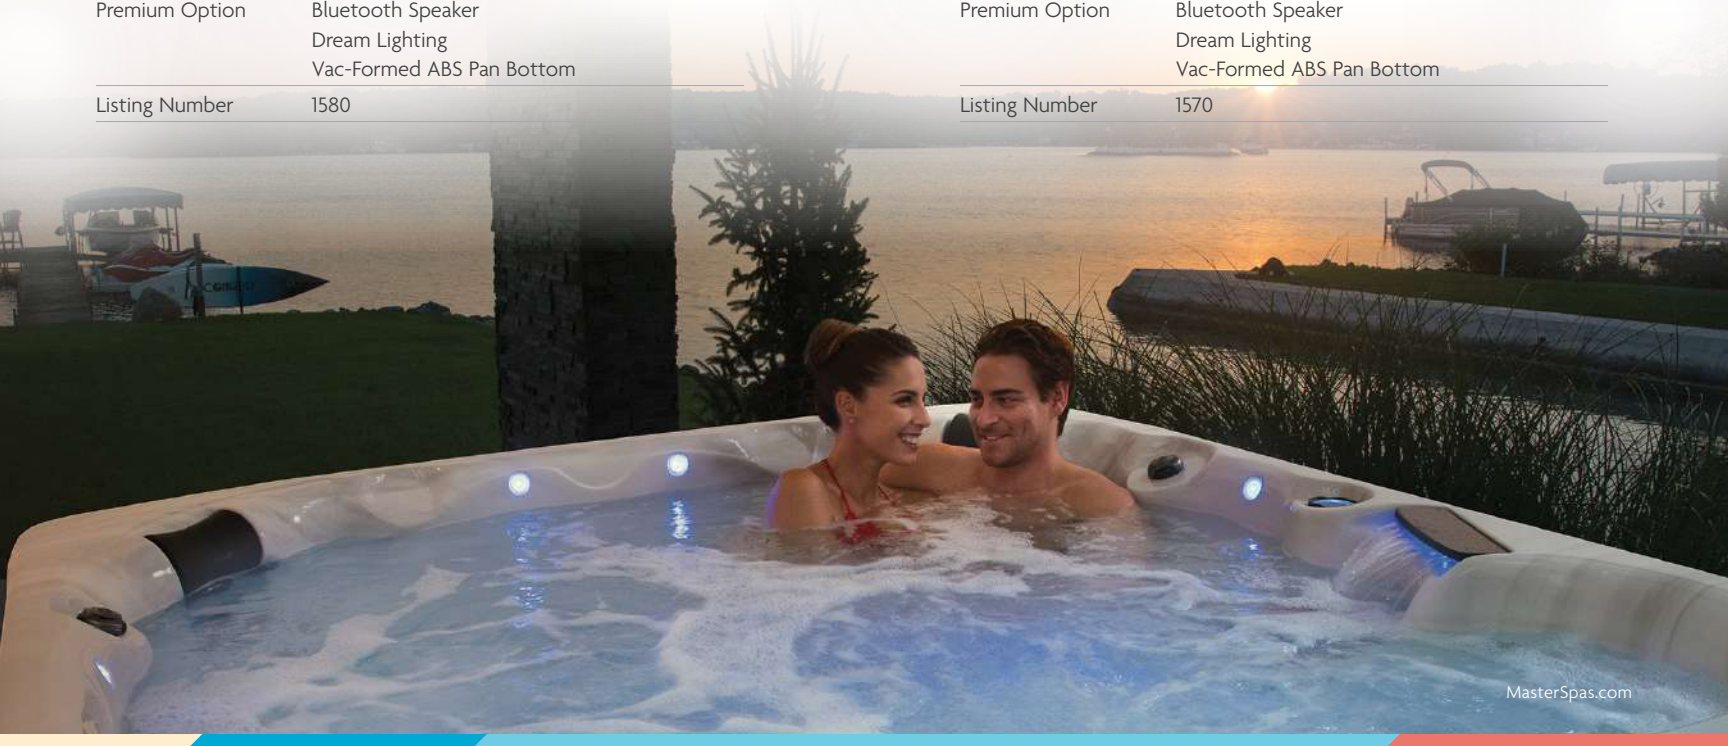

PRECISION 7

Dimensions	84" x 84" x 36" (214 cm x 214 cm x 92 cm)
Weight: (Dry/Full)	770 lbs (349 kg) / 5,405 lbs (2,452 kg)
Water Capacity	400 Gallons (1,514 L)
Power Requirements	240 V / 50 Amp
Seating Capacity	7
Stainless Steel Jets	38
Pumps	2
Water Features	1
Filtration	EcoPur® Charge
LED Lighting	Interior LED Lighting Backlit Cupholders
Exclusive Features	StressRelief Neck and Shoulder Seat™ Master Force™ Bio-Magnetic Therapy System
Premium Option	Bluetooth Speaker Dream Lighting Vac-Formed ABS Pan Bottom
Listing Number	1570